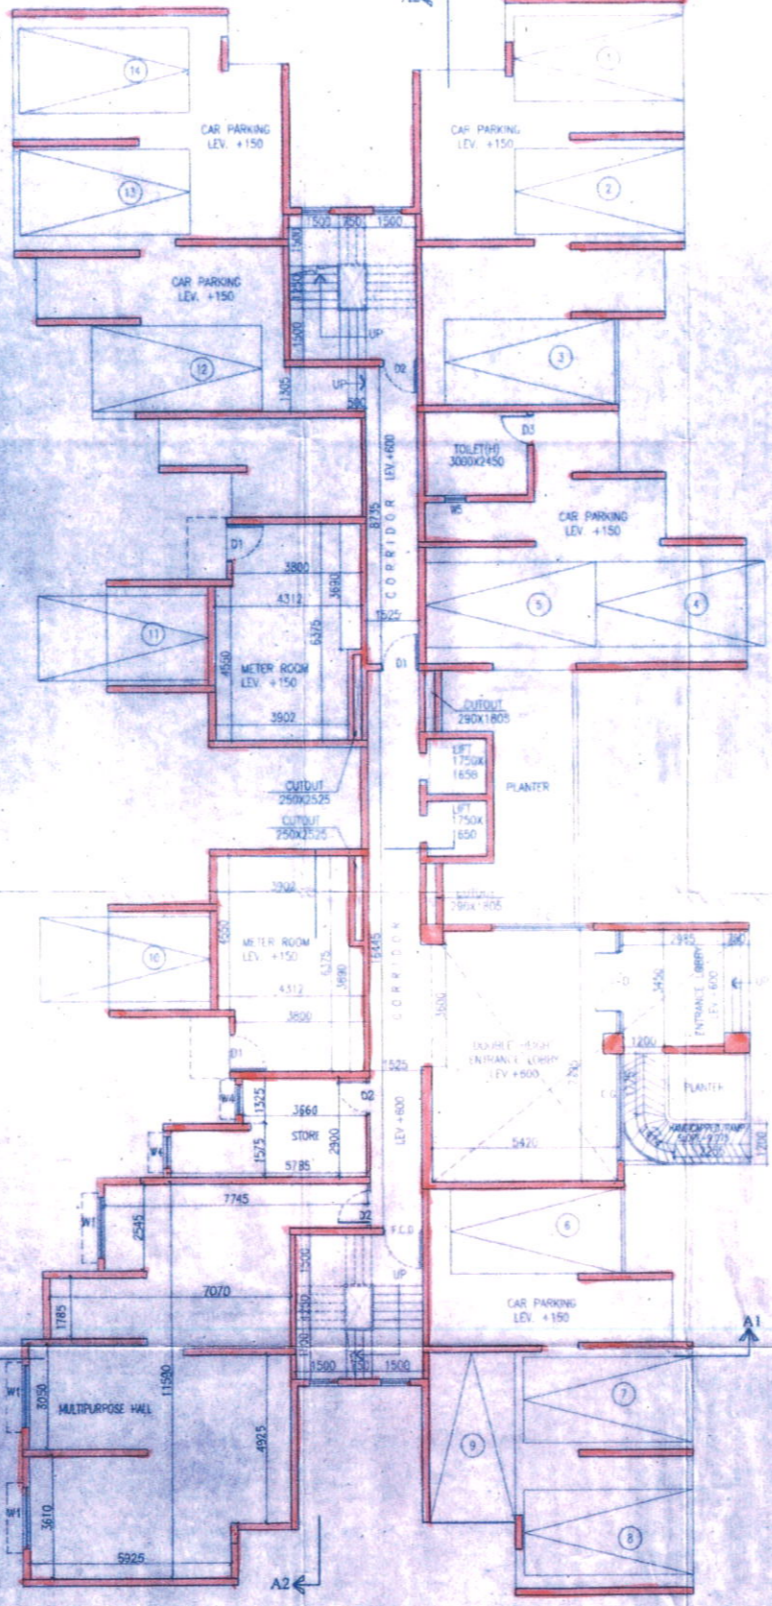

GROUND FLOOR PLAN
(BLOCK - 4C)

Name of the Land Owning Companies

87. Mastery Housing Private Limited
88. Mastery Real Estate Private Limited
89. Mastery Real Estate Private Limited
90. Megga Complex Private Limited
91. Megga Residency Private Limited
92. Moonlike Vyapar Private Limited
93. Moonlike Dealer Private Limited
94. Moonlike Distributors Private Limited
95. Miral Complex Private Limited
96. Miral Enclave Private Limited
97. Miral Heights Private Limited
98. Panchmahal Vinyay Private Limited
99. Panchmahal Vinyay Private Limited
100. Panchmahal Vinyay Private Limited
101. Panchmahal Vinyay Private Limited
102. Panchmahal Vinyay Private Limited
103. Panchmahal Vinyay Private Limited
104. Panchmahal Vinyay Private Limited
105. Panchmahal Vinyay Private Limited
106. Panchmahal Vinyay Private Limited
107. Panchmahal Vinyay Private Limited
108. Panchmahal Vinyay Private Limited
109. Panchmahal Vinyay Private Limited
110. Panchmahal Vinyay Private Limited
111. Panchmahal Vinyay Private Limited
112. Panchmahal Vinyay Private Limited
113. Panchmahal Vinyay Private Limited
114. Panchmahal Vinyay Private Limited
115. Panchmahal Vinyay Private Limited
116. Panchmahal Vinyay Private Limited
117. Panchmahal Vinyay Private Limited
118. Panchmahal Vinyay Private Limited
119. Panchmahal Vinyay Private Limited
120. Panchmahal Vinyay Private Limited
121. Panchmahal Vinyay Private Limited
122. Panchmahal Vinyay Private Limited

Authorized Signatory
Signature of Owner

SCHEDULE OF DOORS & WINDOWS

NO.	SILL	LINTEL	SIZE
D		2150	1800X2150
D1		2150	1100X2150
D2		2150	1000X2150
D3		2150	800X2150
D4		2150	750X2150
D5		2150	1000X2150
FCO		2150	1150X2150
SD1		2150	2100X2150
SD2		2150	1800X2150
SD3		2150	1500X2150
SD4		2150	1200X2150
W1	350	2150	1800X1800
W1A	350	2150	1500X1800
W2	350	2150	1925X1800
W2A	350	2150	1150X1800
W2B	350	2150	1000X1800
W3	350	2150	850X1800
W3A	1250	2150	900X900
W4	950	2150	900X1200
W5	1250	2150	600X900
W6	950	2150	1200X1200
W6A	950	2150	1500X1200